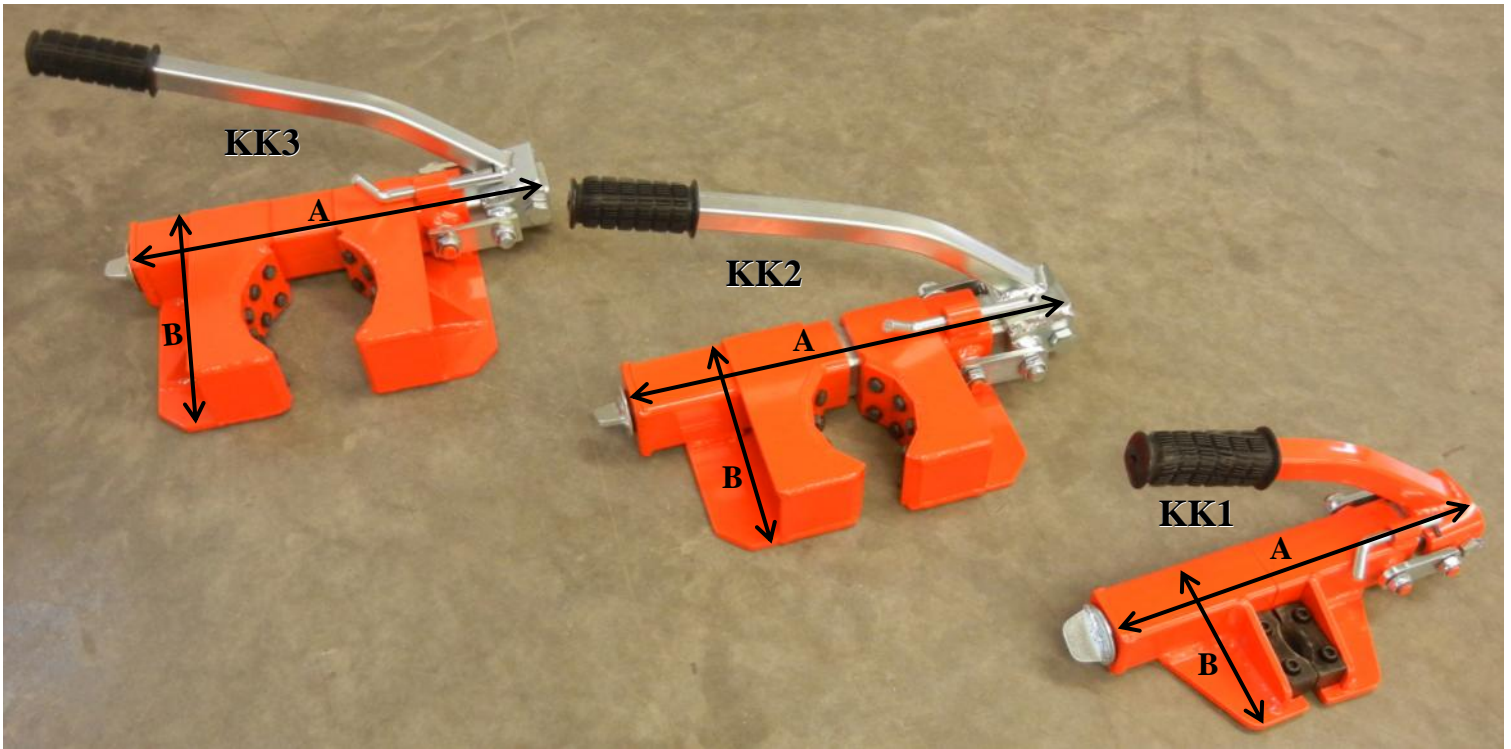

Kwik Klamp Dimensions

Kwik Klamp 3 (KK3)

- for 6" PVC pipe; additional jaw set available for 5" PVC pipe.

- A] 15" long **when closed** with jaws together;
14" length of inside slide tube
- B] 8 1/2"

Kwik Klamp 2 (KK2)

- adjustable for 2 1/2"-4" pipe.

- A] 15" long **when closed** with jaws together;
14" length of inside slide tube
- B] 7"

Kwik Klamp 1 (KK1)

- adjustable for 1"-2" pipe.

- A] 13" long **when closed** with jaws together
12" Length of inside slide tube.
- B] 5"