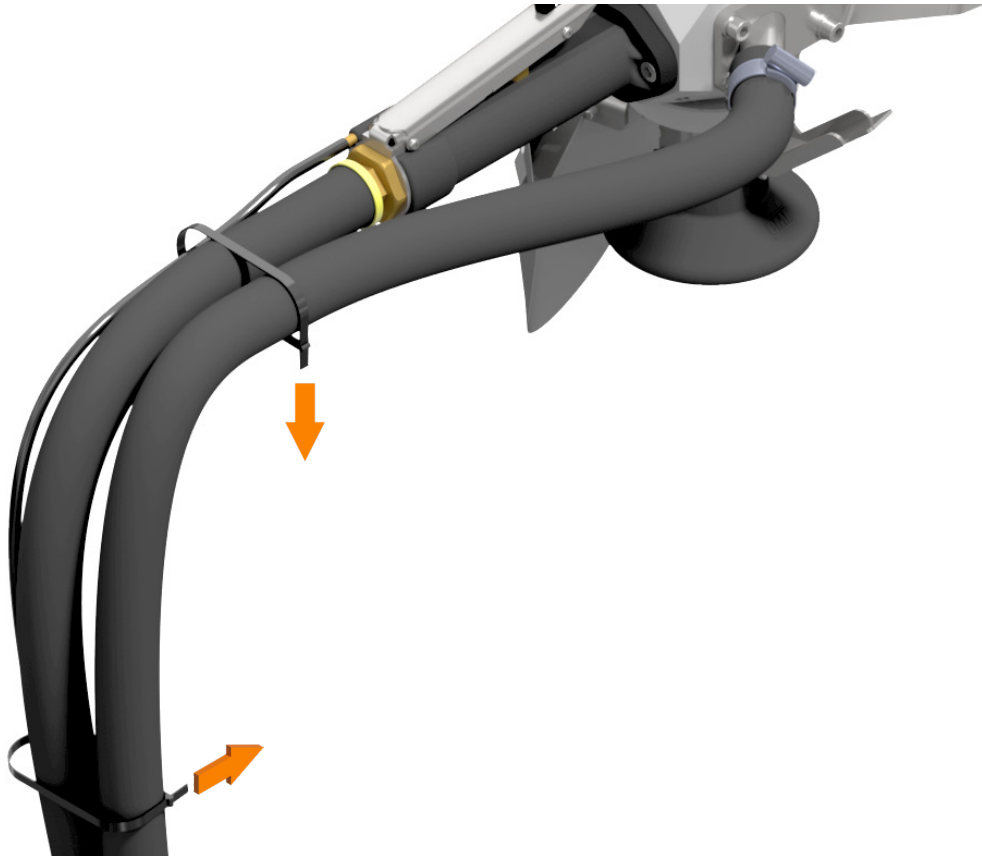

Filter Regulator Lubricator FRL Kit

Item Number: 202-0659-00

Version 1.0

1

2

3 

4 

~1 - 1.7 bar (max 4) /
~15 - 25 psi (max 60)

5

6

6.1a

6.1b

ISO 32 Air tool Oil
6.2b

6.2a

6.2b

7