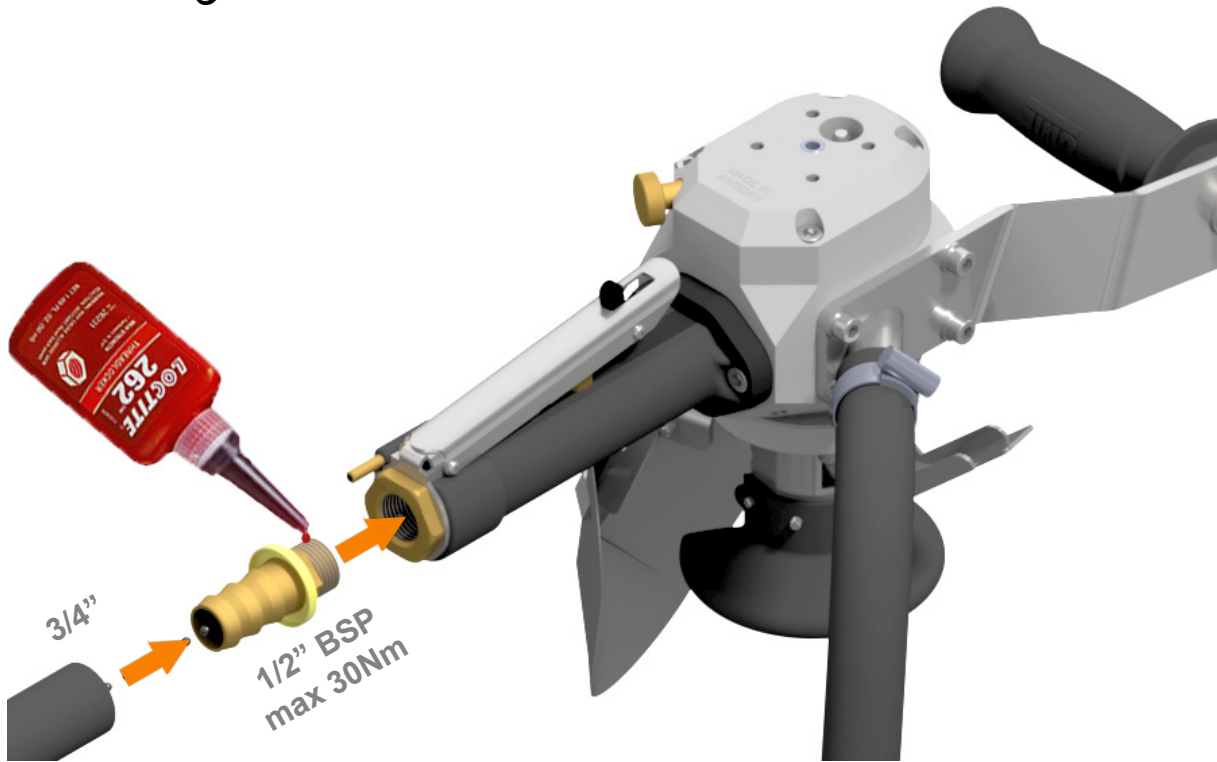

Filter Regulator Lubricator FRL Kit

Item Number: 202-0659-00

Version 1.0

1

2

3 

4 

~1 - 1.7 bar (max 4) /
~15 - 25 psi (max 60)

5

6

6.1a

6.1b

ISO 32 Air tool Oil
6.2b

6.2a

6.2b

7