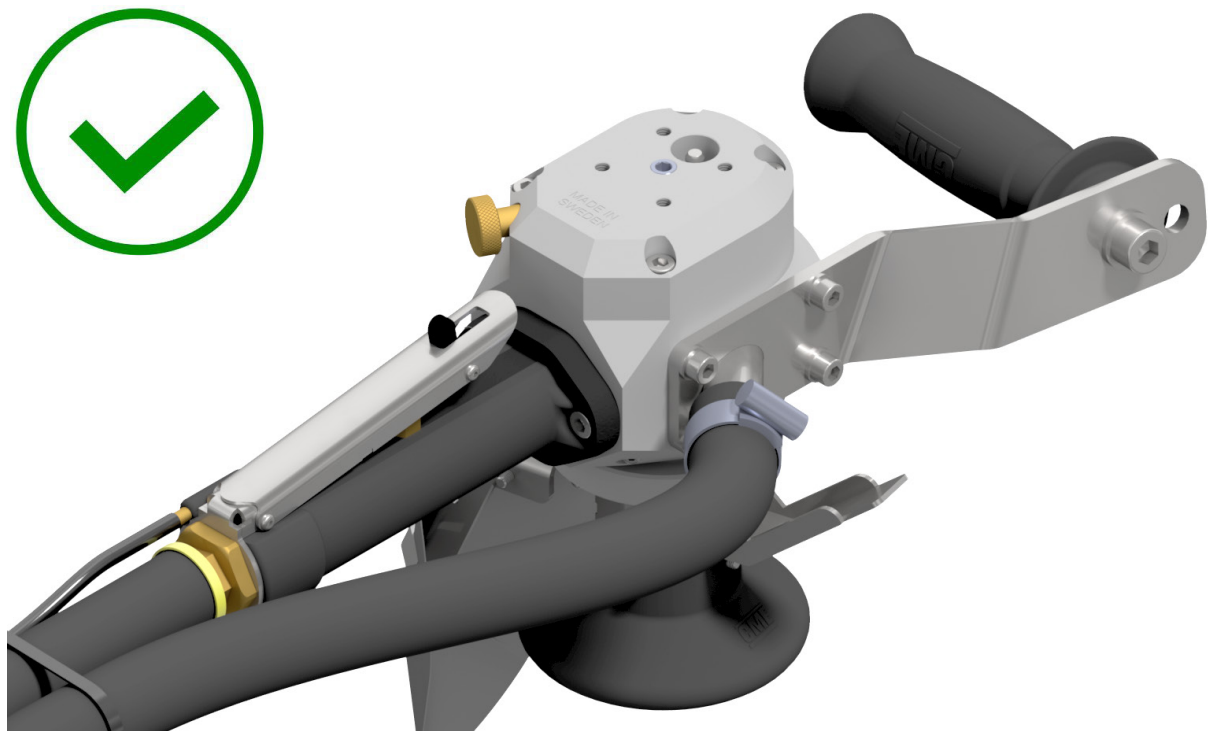

<https://connect.cme.se/>