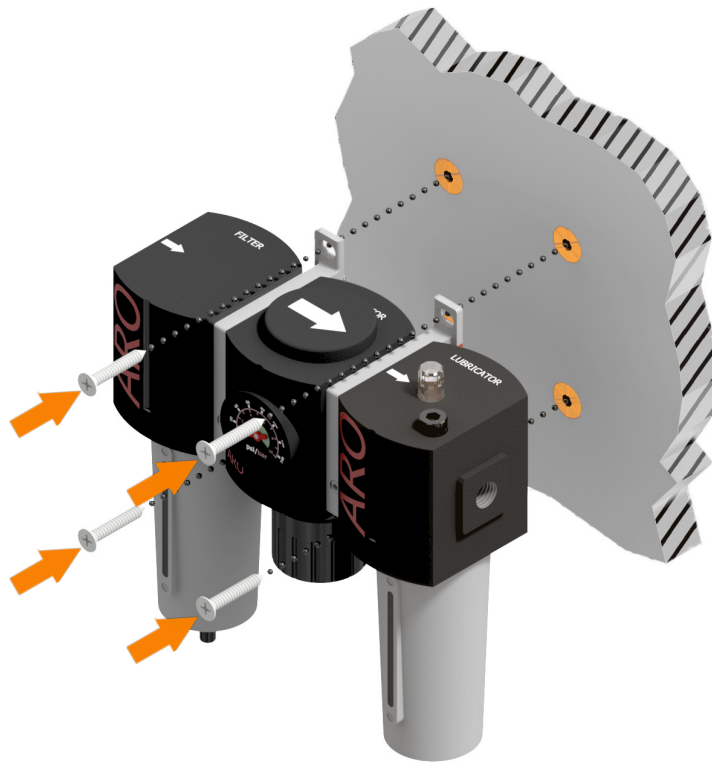

Filter Regulator Lubricator FRL Kit

Item Number: 202-0659-00

Version 1.0

1

2

3 

4 

~1 - 1.7 bar (max 4) /
~15 - 25 psi (max 60)

5

6

6.1a

6.1b

ISO 32 Air tool Oil
6.2b

6.2a

6.2b

7