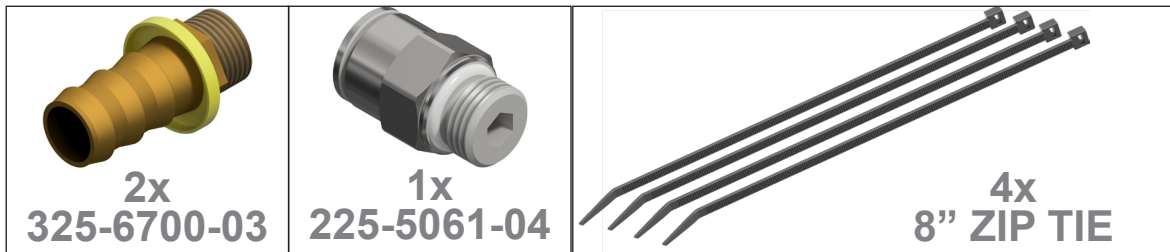

Filter Regulator Lubricator FRL Kit

Item Number: 202-0659-00

Version 1.0

1

2

3 

4 

~1 - 1.7 bar (max 4) /
~15 - 25 psi (max 60)