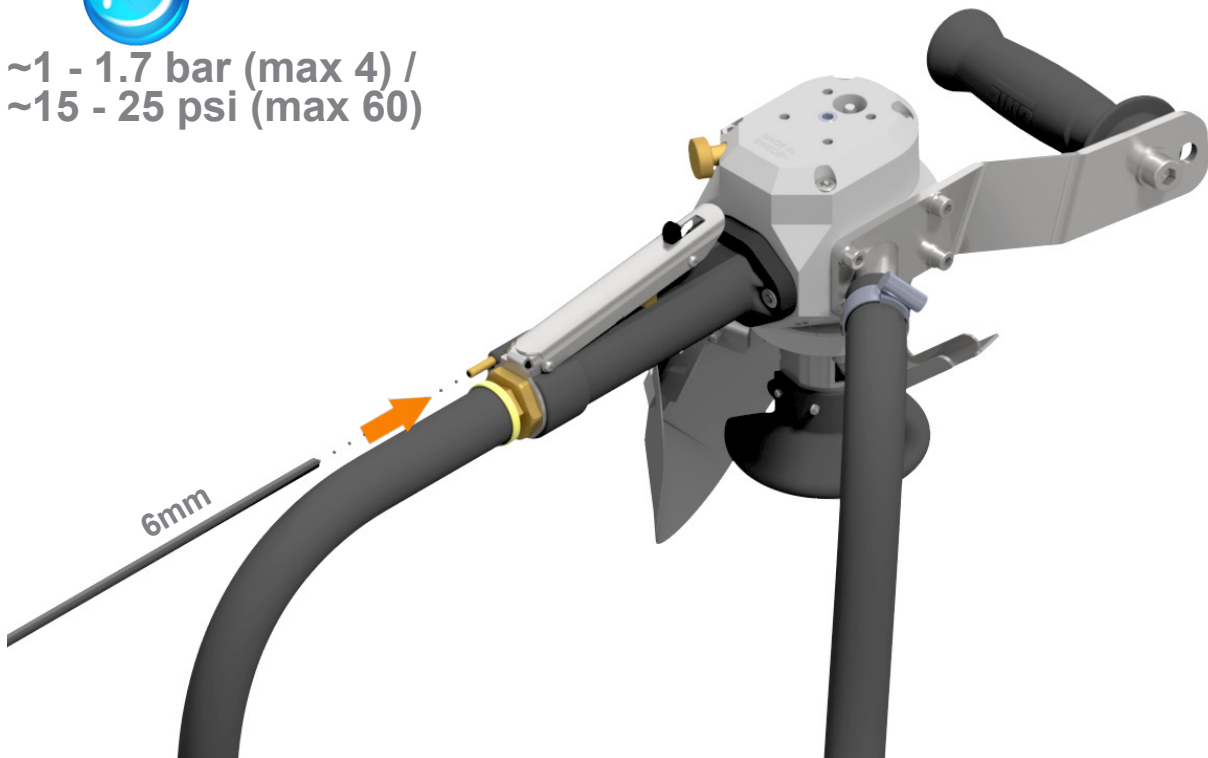

Filter Regulator Lubricator FRL Kit

Item Number: 202-0659-00

Version 1.0

1

2

3 

4 

~1 - 1.7 bar (max 4) /
~15 - 25 psi (max 60)

5

6

6.1a

6.1b

ISO 32 Air tool Oil
6.2b

6.2a

6.2b

7