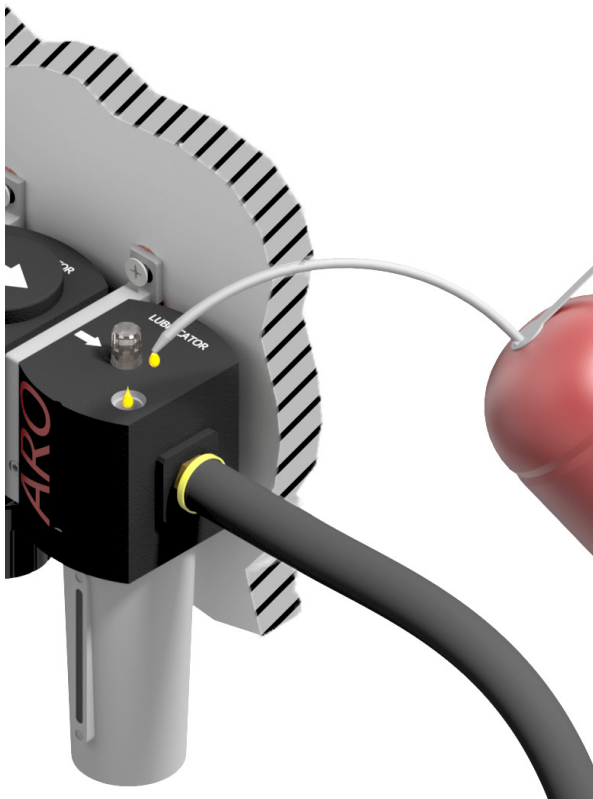

ISO 32 Air tool Oil
6.2b

6.2a