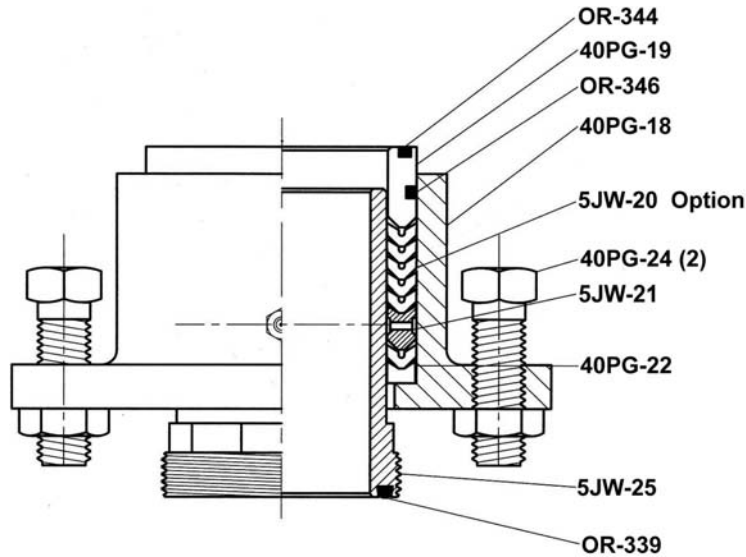

## PACKING ASSEMBLY FOR 30 PG, 40 PG, 50 PG SWIVEL

- Fits all KG and PG swivels
- Grease lubricated Chevron V-Ring Packing
- Adjustable

### PARTS LIST

PART NUMBER	NAME	QTY. REQ.	
<b>40PG-40</b>	PACKING ASSEMBLY (COMPLETE)	1	
40PG-18	PACKING BOX	1	
40PG-19	PACKING GLAND	1	
5JW-20	PACKING SET	1	
5JW-20-416	PACKING SET (LOW PRESSURE)	Option	
5JW-21	LANTERN RING	1	
40PG-22	PACKING SEAT RING	1	
40PG-24	PACKING ADJUSTING SCREW AND NUT	2	
5JW-25	WASHPIPE	1	
OR-339	O RING (WASHPIPE)	1	
OR-344	O RING (PACKING GLAND)	1	
OR-346	O RING (PACKING GLAND)	1	