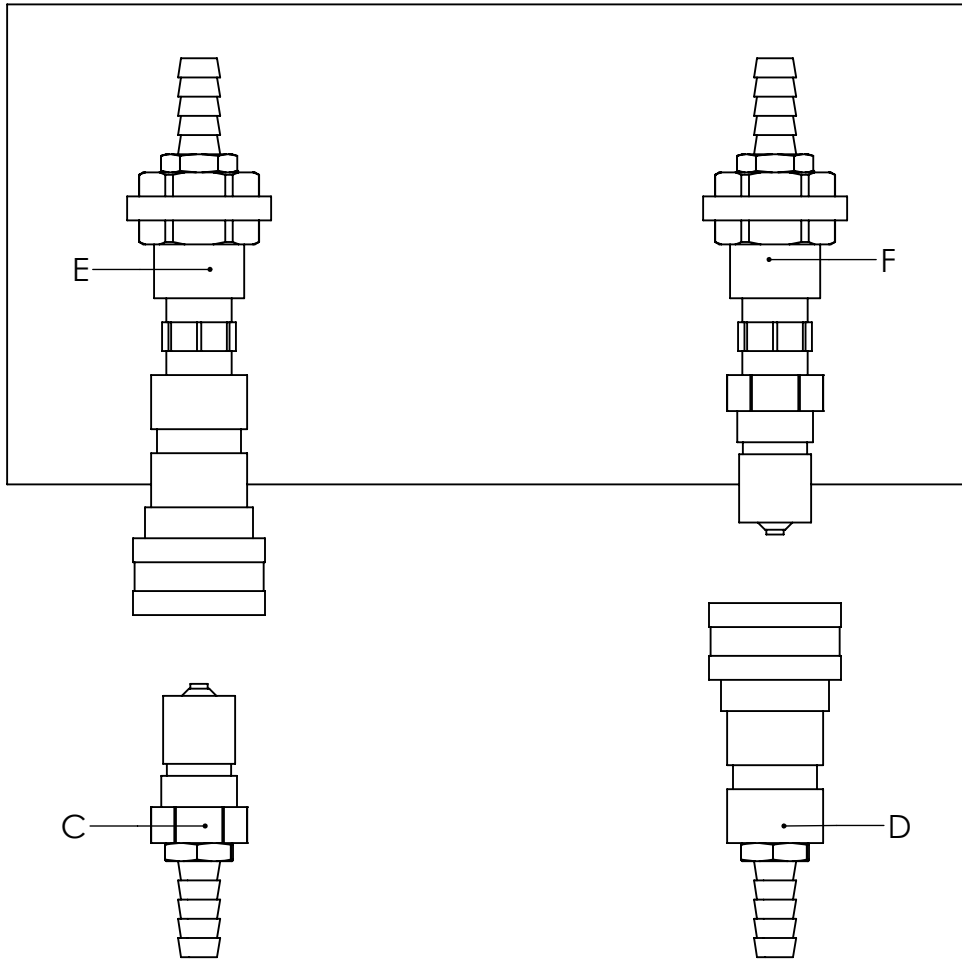

See page 2
For Details

- A: 1/2 NPT male Elbow/ 3/8 male Hose connector 4x
- B: 3/8 male Hose connectors Tee assembly 2x
- C: 3/8 male Quick connect/ 3/8 male Hose connector 1x
- D: 3/8 fem. Quick connect/ 3/8 male Hose connector 1x
- E: 3/8 fem. Quick connect Assembly for mounting 1x
- F: 3/8 male Quick connect Assembly for mounting 1x
- G: 3/8 male Hose connector 2x

Distributed by:
America West
Drilling Supply
 800-800-8444
 775-355-1199

- C: 3/8 male Quick connect/ 3/8 male Hose connector 1x
 D: 3/8 fem. Quick connect/ 3/8 male Hose connector 1x
 E: 3/8 fem. Quick connect Assembly for mounting 1x
 F: 3/8 male Quick connect Assembly for mounting 1x