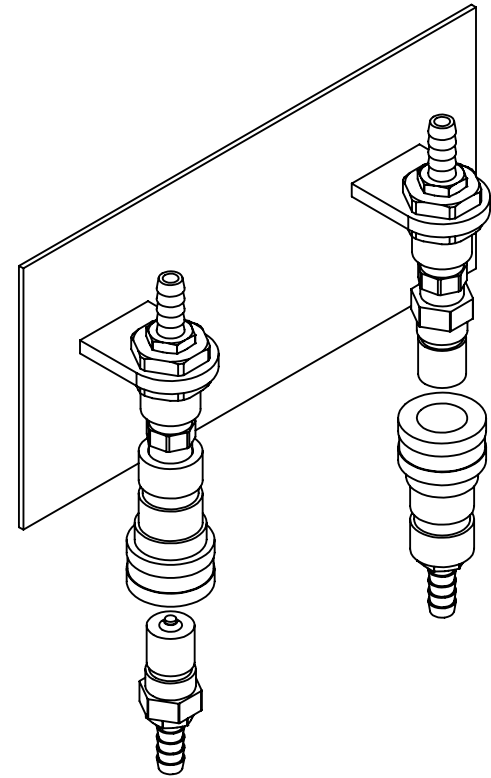

See page 2
For Details

- A: 1/2 NPT male Elbow/ 3/8 male Hose connector 4x
- B: 3/8 male Hose connectors Tee assembly 2x
- C: 3/8 male Quick connect/ 3/8 male Hose connector 1x
- D: 3/8 fem. Quick connect/ 3/8 male Hose connector 1x
- E: 3/8 fem. Quick connect Assembly for mounting 1x
- F: 3/8 male Quick connect Assembly for mounting 1x
- G: 3/8 male Hose connector 2x

Distributed by:
America West
Drilling Supply
 800-800-8444
 775-355-1199

- C: 3/8 male Quick connect/ 3/8 male Hose connector 1x
 D: 3/8 fem. Quick connect/ 3/8 male Hose connector 1x
 E: 3/8 fem. Quick connect Assembly for mounting 1x
 F: 3/8 male Quick connect Assembly for mounting 1x