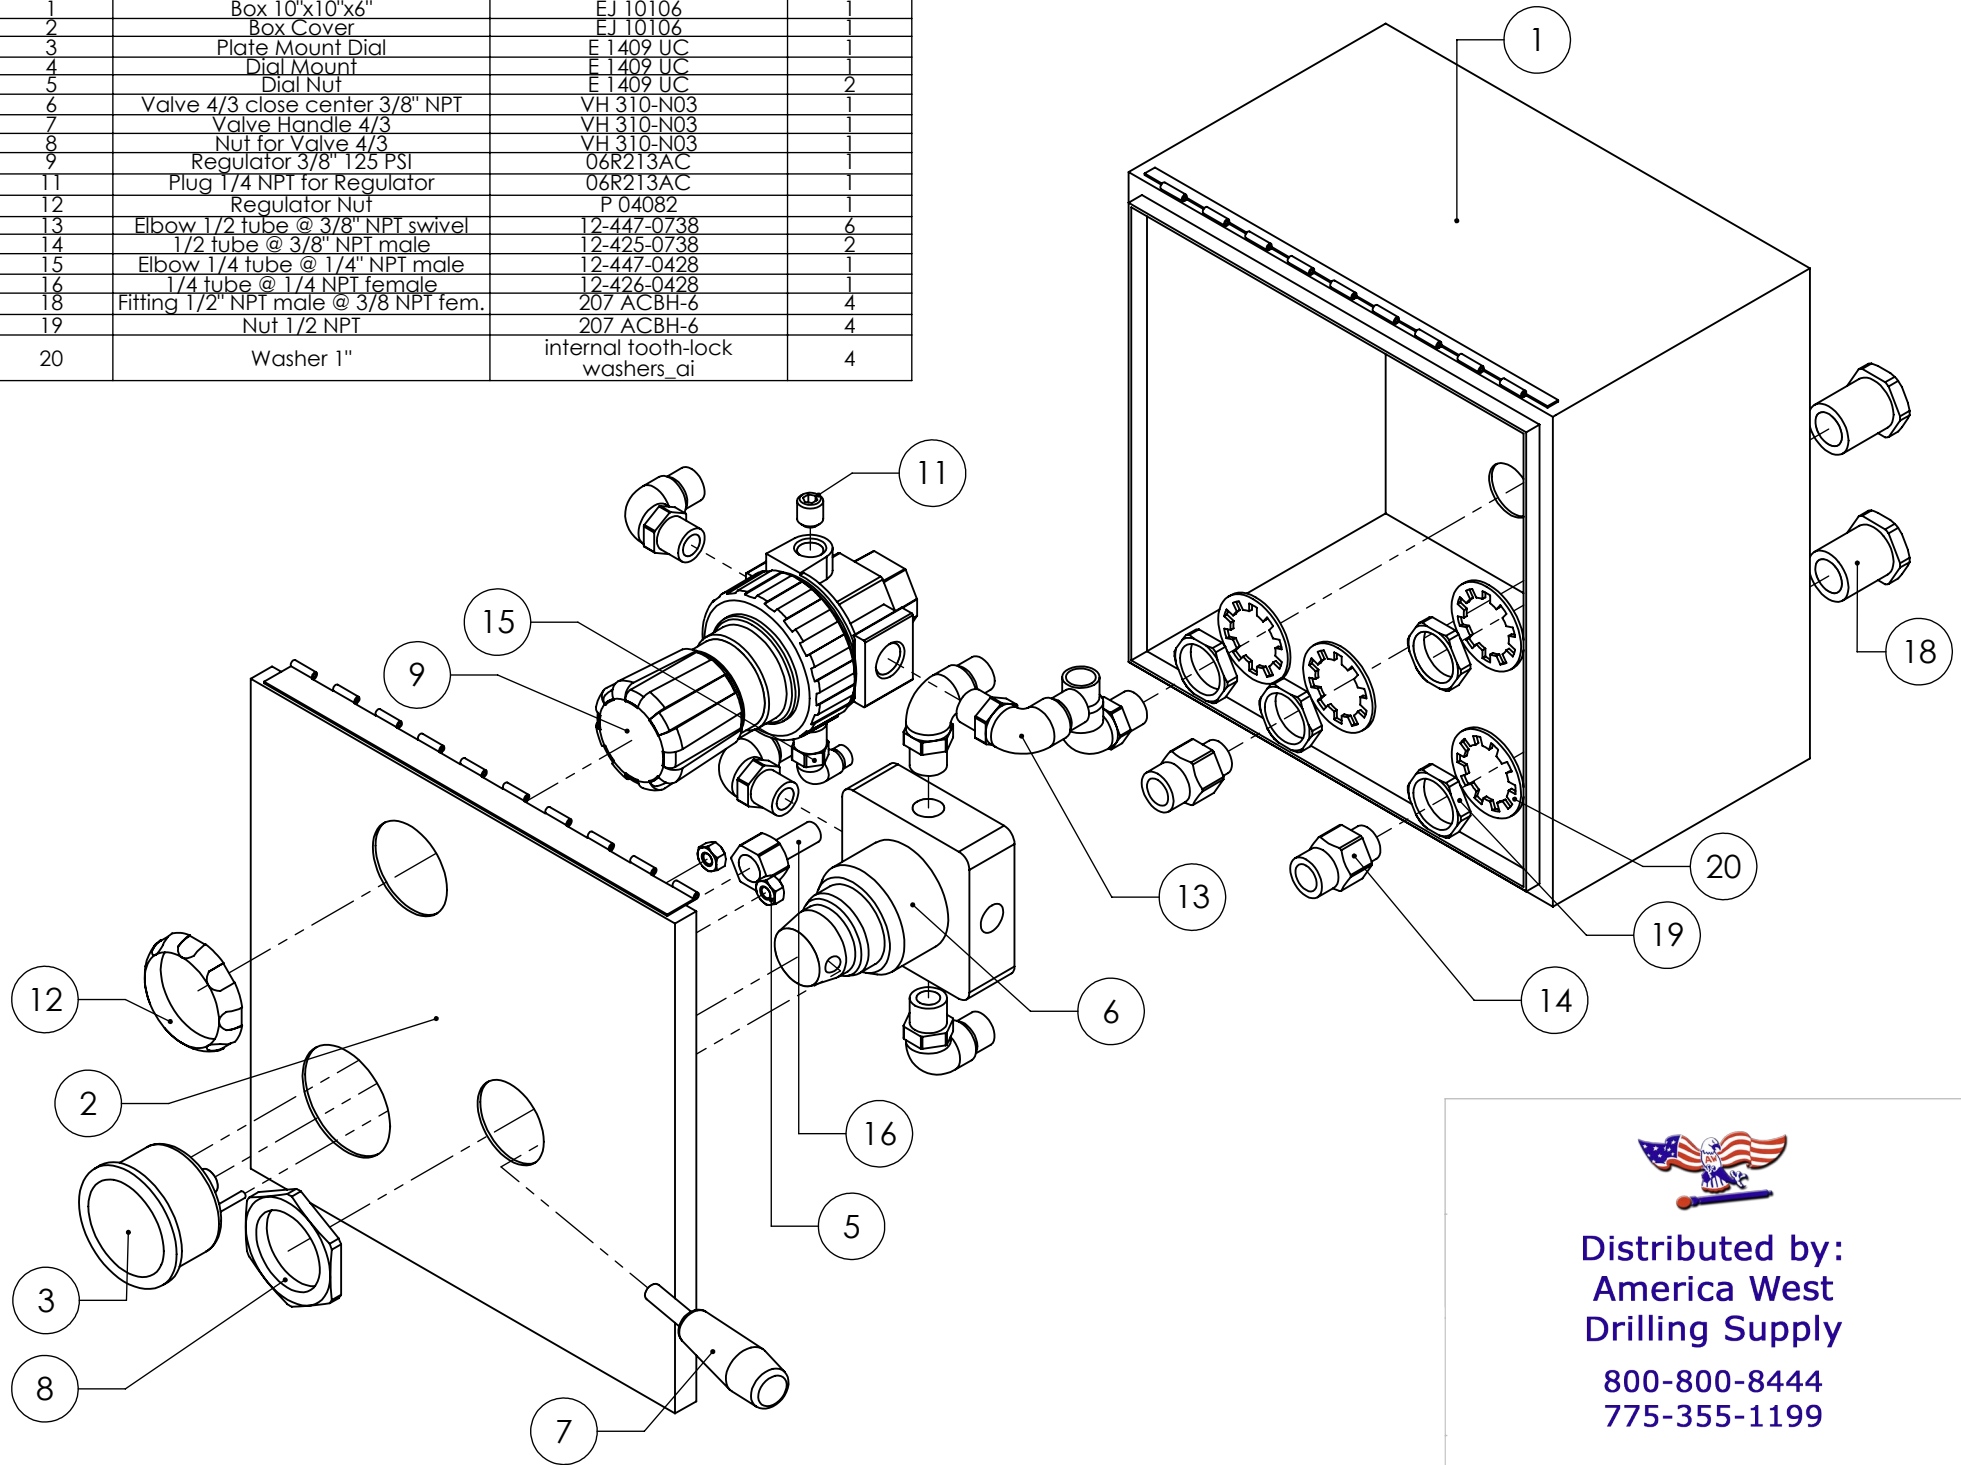

#	DESCRIPTION	PIECE NUMBER	QTE
1	Box 10"x10"x6"	EJ 10106	1
2	Box Cover	EJ 10106	1
3	Plate Mount Dial	E 1409 UC	1
4	Dial Mount	E 1409 UC	1
5	Dial Nut	E 1409 UC	2
6	Valve 4/3 close center 3/8" NPT	VH 310-N03	1
7	Valve Handle 4/3	VH 310-N03	1
8	Nut for Valve 4/3	VH 310-N03	1
9	Regulator 3/8" 125 PSI	06R213AC	1
11	Plug 1/4 NPT for Regulator	06R213AC	1
12	Regulator Nut	P 04082	1
13	Elbow 1/2 tube @ 3/8" NPT swivel	12-447-0738	6
14	1/2 tube @ 3/8" NPT male	12-425-0738	2
15	Elbow 1/4 tube @ 1/4" NPT male	12-447-0428	1
16	1/4 tube @ 1/4" NPT female	12-426-0428	1
18	Fitting 1/2" NPT male @ 3/8" NPT fem.	207 ACBH-6	4
19	Nut 1/2 NPT	207 ACBH-6	4
20	Washer 1"	internal tooth-lock washers_ai	4

**Distributed by:**  
**America West**  
**Drilling Supply**

800-800-8444  
775-355-1199

#	DESCRIPTION	PIECE NUMBERB2	QTE
1	Box 10"x10"x6"	EJ 10106	1
2	Box Cover	EJ 10106	1
3	Plate Mount Dial	E 1409 UC	1
4	Dial Mount	E 1409 UC	1
5	Nut for Dial	E 1409 UC	2
6	Valve 4/3 close center 3/8" NPT	VH 310-N03	1
7	Valve Handle 4/3	VH 310-N03	1
8	Nut for Valve 4/3	VH 310-N03	1
9	Regulator 3/8" 125 PSI	06R213AC	1
11	Plug 1/4 NPT for Regulator	06R213AC	1
12	Regulator Nut	P 04082	1
13	Elbow 1/2 tube @ 3/8" NPT swivel	12-447-0738	6
14	1/2 tube @ 3/8" NPT male	12-425-0738	2
15	Elbow 1/4 tube @ 1/4" NPT male	12-447-0428	1
16	1/4 tube @ 1/4" NPT female	12-426-0428	1
18	Fitting 1/2" NPT male @ 3/8" NPT fem.	207 ACBH-6	4
19	Nut 1/2 NPT	207 ACBH-6	4
20	Washer 1"	internal tooth-lock washers .ai	4