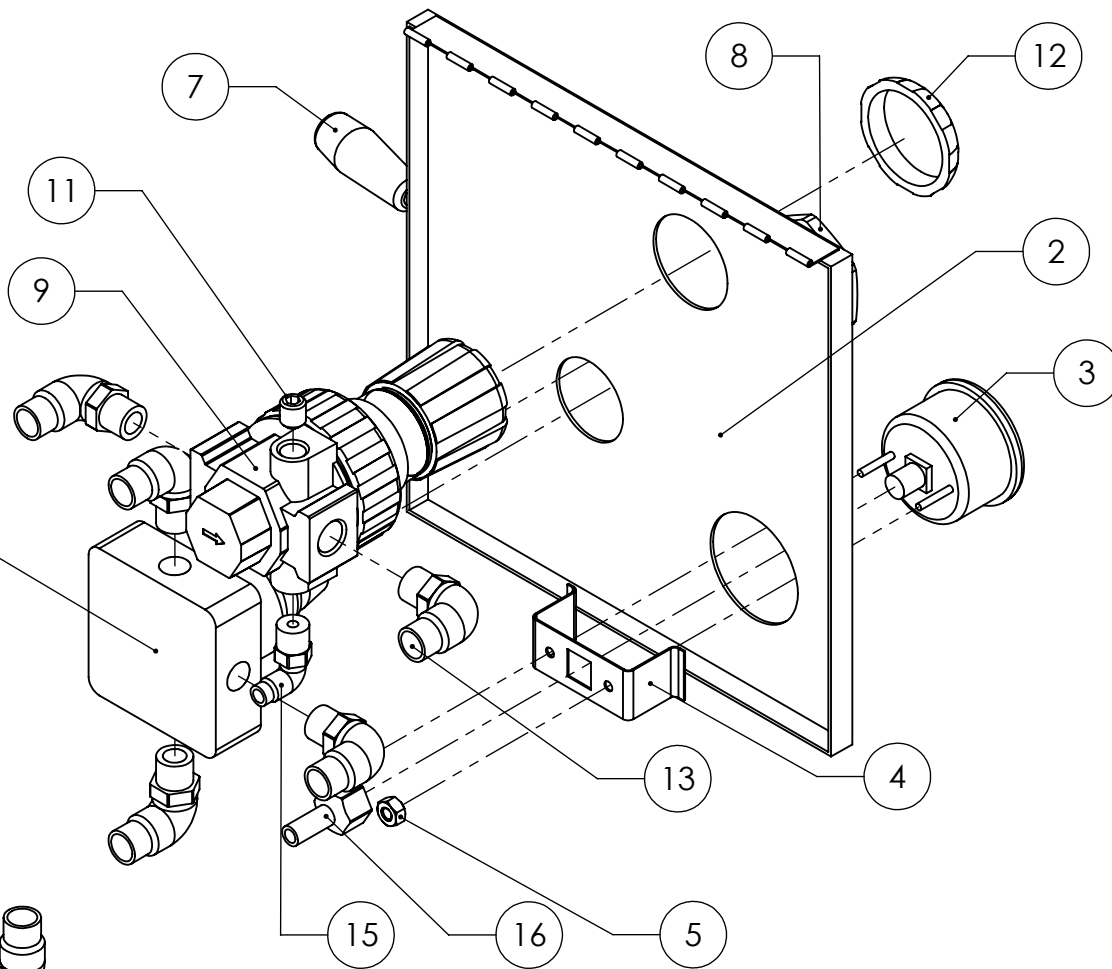

#	DESCRIPTION	PIECE NUMBER	QTE
1	Box 10"x10"x6"	EJ 10106	1
2	Box Cover	EJ 10106	1
3	Plate Mount Dial	E 1409 UC	1
4	Dial Mount	E 1409 UC	1
5	Dial Nut	E 1409 UC	2
6	Valve 4/3 close center 3/8" NPT	VH 310-N03	1
7	Valve Handle 4/3	VH 310-N03	1
8	Nut for Valve 4/3	VH 310-N03	1
9	Regulator 3/8" 125 PSI	06R213AC	1
11	Plug 1/4 NPT for Regulator	06R213AC	1
12	Regulator Nut	P 04082	1
13	Elbow 1/2 tube @ 3/8" NPT swivel	12-447-0738	6
14	1/2 tube @ 3/8" NPT male	12-425-0738	2
15	Elbow 1/4 tube @ 1/4" NPT male	12-447-0428	1
16	1/4 tube @ 1/4" NPT female	12-426-0428	1
18	Fitting 1/2" NPT male @ 3/8" NPT fem.	207 ACBH-6	4
19	Nut 1/2 NPT	207 ACBH-6	4
20	Washer 1"	internal tooth-lock washers_ai	4

**Distributed by:**  
**America West**  
**Drilling Supply**

800-800-8444  
775-355-1199

#	DESCRIPTION	PIECE NUMBERB2	QTE
1	Box 10"x10"x6"	EJ 10106	1
2	Box Cover	EJ 10106	1
3	Plate Mount Dial	E 1409 UC	1
4	Dial Mount	E 1409 UC	1
5	Nut for Dial	E 1409 UC	2
6	Valve 4/3 close center 3/8" NPT	VH 310-N03	1
7	Valve Handle 4/3	VH 310-N03	1
8	Nut for Valve 4/3	VH 310-N03	1
9	Regulator 3/8" 125 PSI	06R213AC	1
11	Plug 1/4 NPT for Regulator	06R213AC	1
12	Regulator Nut	P 04082	1
13	Elbow 1/2 tube @ 3/8" NPT swivel	12-447-0738	6
14	1/2 tube @ 3/8" NPT male	12-425-0738	2
15	Elbow 1/4 tube @ 1/4" NPT male	12-447-0428	1
16	1/4 tube @ 1/4" NPT female	12-426-0428	1
18	Fitting 1/2" NPT male @ 3/8" NPT fem.	207 ACBH-6	4
19	Nut 1/2 NPT	207 ACBH-6	4
20	Washer 1"	internal tooth-lock washers .ai	4