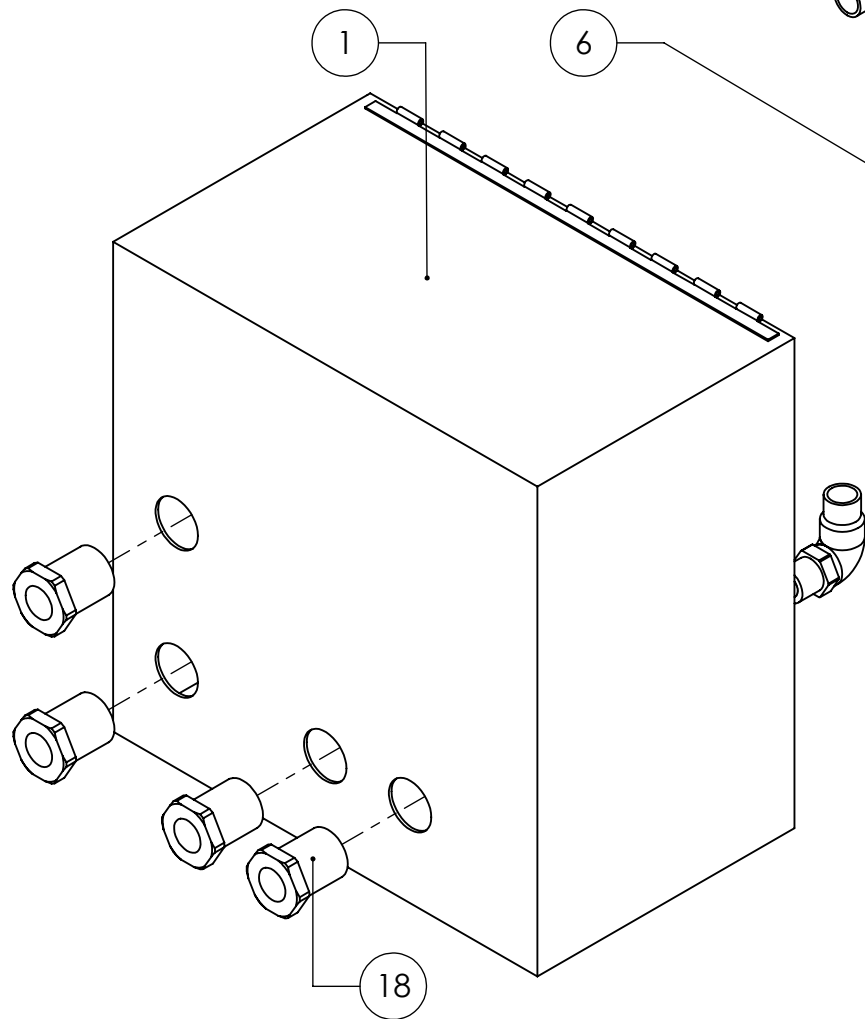

#	DESCRIPTION	PIECE NUMBER	QTE
1	Box 10"x10"x6"	EJ 10106	1
2	Box Cover	EJ 10106	1
3	Plate Mount Dial	E 1409 UC	1
4	Dial Mount	E 1409 UC	1
5	Dial Nut	E 1409 UC	2
6	Valve 4/3 close center 3/8" NPT	VH 310-N03	1
7	Valve Handle 4/3	VH 310-N03	1
8	Nut for Valve 4/3	VH 310-N03	1
9	Regulator 3/8" 125 PSI	06R213AC	1
11	Plug 1/4 NPT for Regulator	06R213AC	1
12	Regulator Nut	P 04082	1
13	Elbow 1/2 tube @ 3/8" NPT swivel	12-447-0738	6
14	1/2 tube @ 3/8" NPT male	12-425-0738	2
15	Elbow 1/4 tube @ 1/4" NPT male	12-447-0428	1
16	1/4 tube @ 1/4" NPT female	12-426-0428	1
18	Fitting 1/2" NPT male @ 3/8" NPT fem.	207 ACBH-6	4
19	Nut 1/2 NPT	207 ACBH-6	4
20	Washer 1"	internal tooth-lock washers_ai	4

**Distributed by:**  
**America West**  
**Drilling Supply**

800-800-8444  
775-355-1199

#	DESCRIPTION	PIECE NUMBERB2	QTE
1	Box 10"x10"x6"	EJ 10106	1
2	Box Cover	EJ 10106	1
3	Plate Mount Dial	E 1409 UC	1
4	Dial Mount	E 1409 UC	1
5	Nut for Dial	E 1409 UC	2
6	Valve 4/3 close center 3/8" NPT	VH 310-N03	1
7	Valve Handle 4/3	VH 310-N03	1
8	Nut for Valve 4/3	VH 310-N03	1
9	Regulator 3/8" 125 PSI	06R213AC	1
11	Plug 1/4 NPT for Regulator	06R213AC	1
12	Regulator Nut	P 04082	1
13	Elbow 1/2 tube @ 3/8" NPT swivel	12-447-0738	6
14	1/2 tube @ 3/8" NPT male	12-425-0738	2
15	Elbow 1/4 tube @ 1/4" NPT male	12-447-0428	1
16	1/4 tube @ 1/4" NPT female	12-426-0428	1
18	Fitting 1/2" NPT male @ 3/8" NPT fem.	207 ACBH-6	4
19	Nut 1/2 NPT	207 ACBH-6	4
20	Washer 1"	internal tooth-lock washers .ai	4